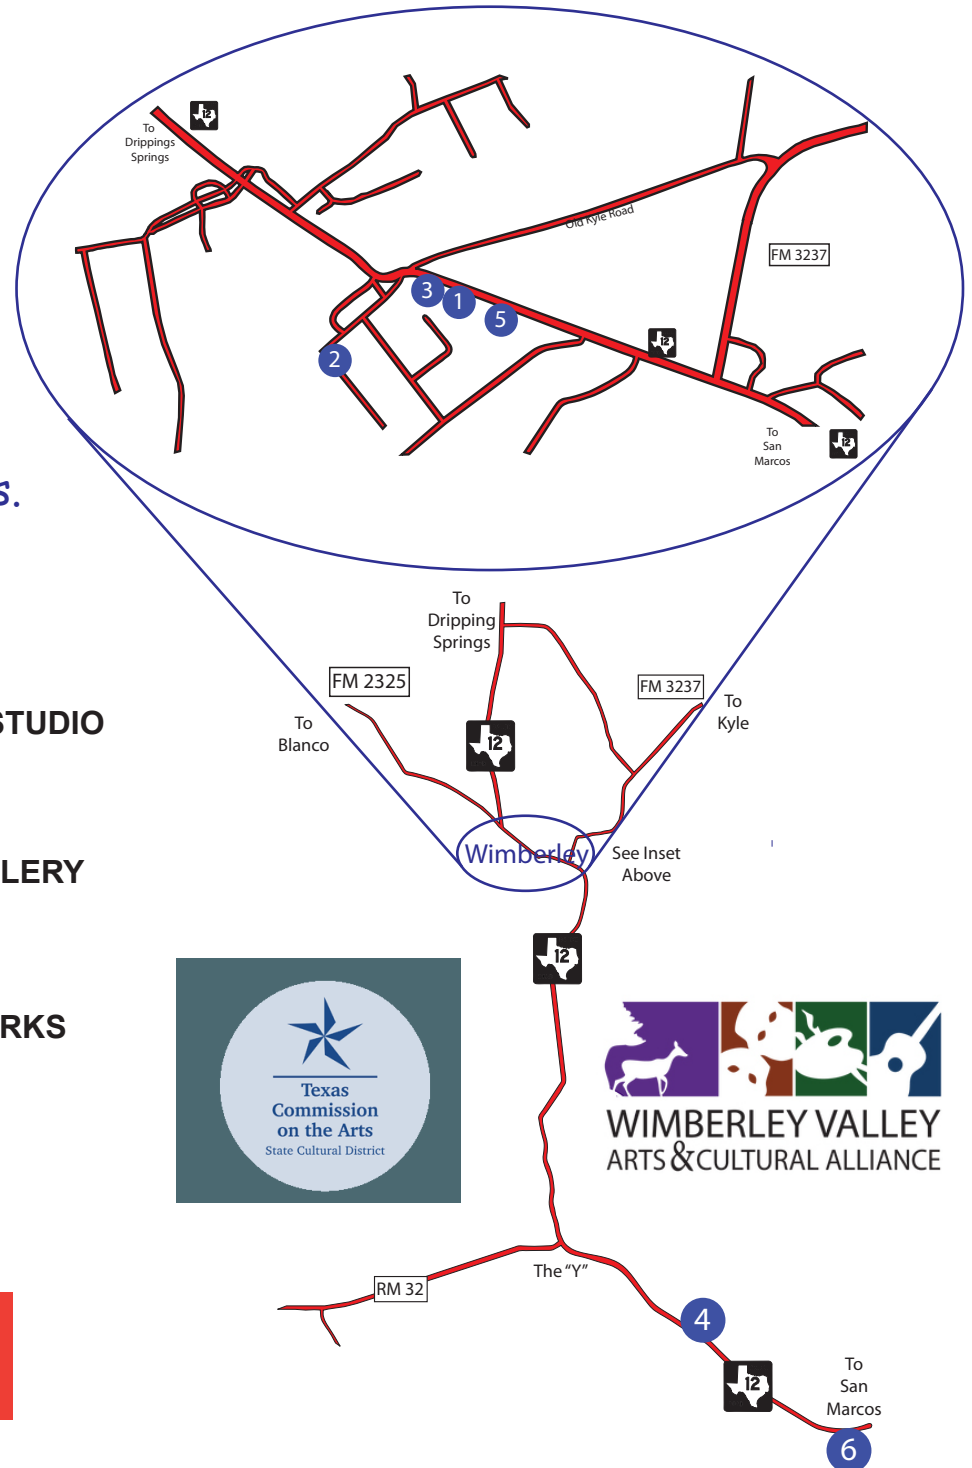

GALLERY TRAIL WIMBERLEY

Open until 7:00 pm or later on Second Saturdays.
Join us for Wine, Food, Music ... and ART!

- | | |
|--|--|
| <p>1 ART ON 12
13801 RR 12
arton12.com</p> | <p>4 SILO GLASS & GLASS STUDIO
7990 RR 12
siloglass.com</p> |
| <p>2 BENT TREE GALLERY
105 Henson Rd.
benttreegallery.com</p> | <p>5 WILDFLOWER ART GALLERY
13801 RR 12
wildflowerartgallery.com</p> |
| <p>3 PITZER'S FINE ARTS
13909 RR 12, Bldg A
pitzersart.com</p> | <p>6 WIMBERLEY GLASSWORKS
6469 RR 12
wgw.com</p> |

For more information visit GalleryTrail.com
[Facebook.com/SecondSaturdayGalleryTrail](https://www.facebook.com/SecondSaturdayGalleryTrail)