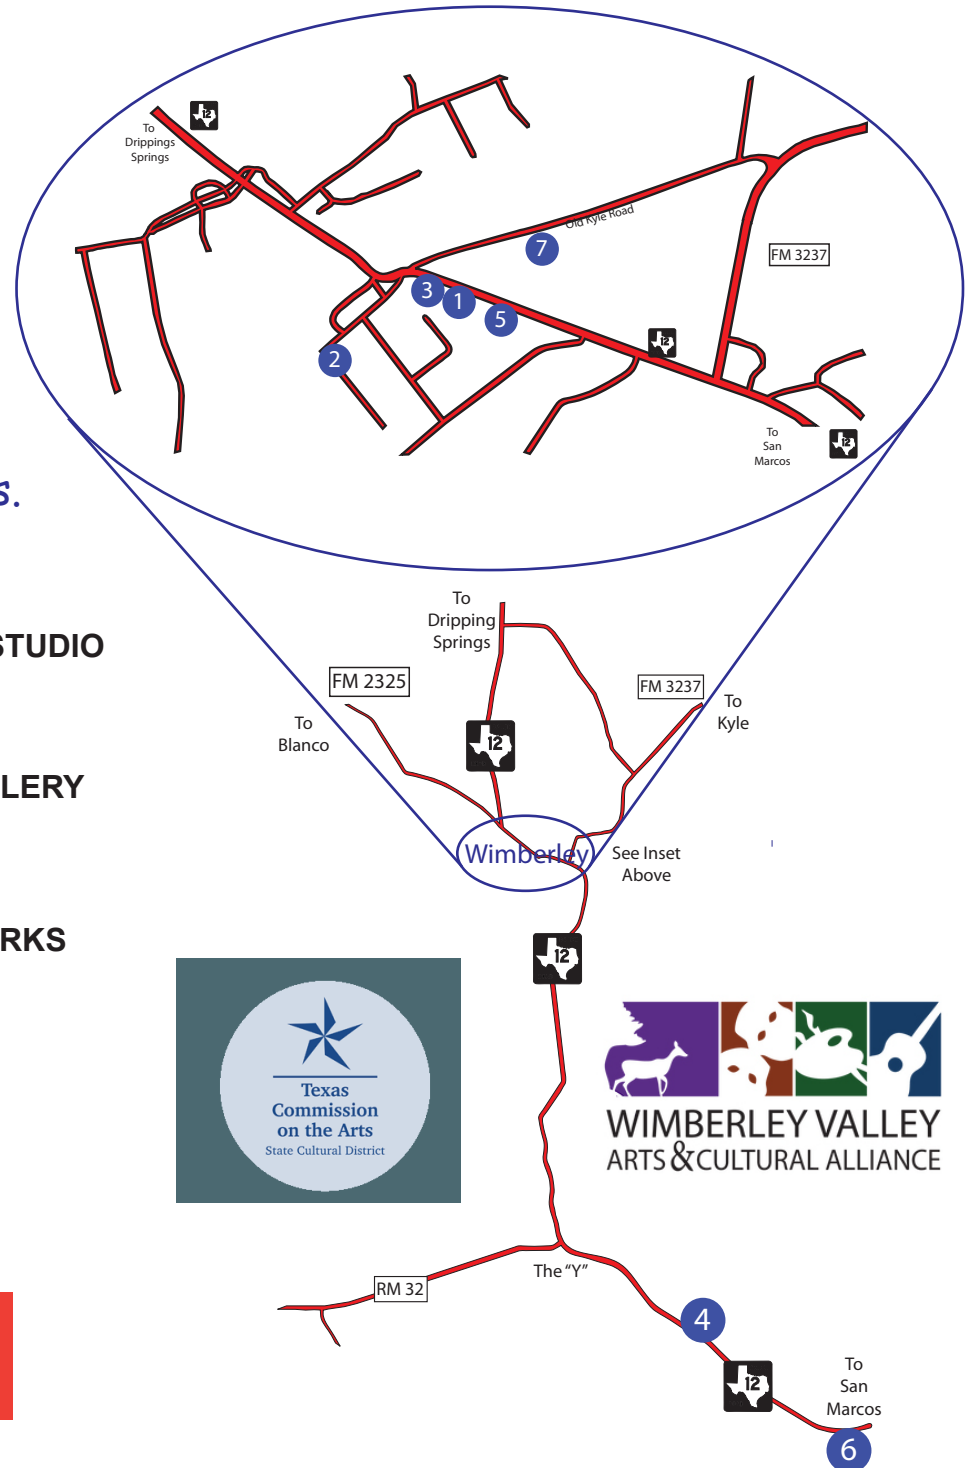

GALLERY TRAIL

WIMBERLEY

Open until 7:00 pm or later on Second Saturdays.
Join us for Wine, Food, Music ... and ART!

- | | |
|---|--|
| <p>1 ART ON 12
13801 RR 12
arton12.com</p> | <p>4 SILO GLASS & GLASS STUDIO
7990 RR 12
siloglass.com</p> |
| <p>2 BENT TREE GALLERY
105 Henson Rd.
benttreegallery.com</p> | <p>5 WILDFLOWER ART GALLERY
13801 RR 12
wildflowerartgallery.com</p> |
| <p>3 PITZER'S FINE ARTS
13909 RR 12, Bldg A
pitzersart.com</p> | <p>6 WIMBERLEY GLASSWORKS
6469 RR 12
wgw.com</p> |
| <p>7 BASEBAMP GALLERY
229 Old Kyle Road
basecampgallery.com</p> | |

For more information visit GalleryTrail.com
[Facebook.com/SecondSaturdayGalleryTrail](https://www.facebook.com/SecondSaturdayGalleryTrail)